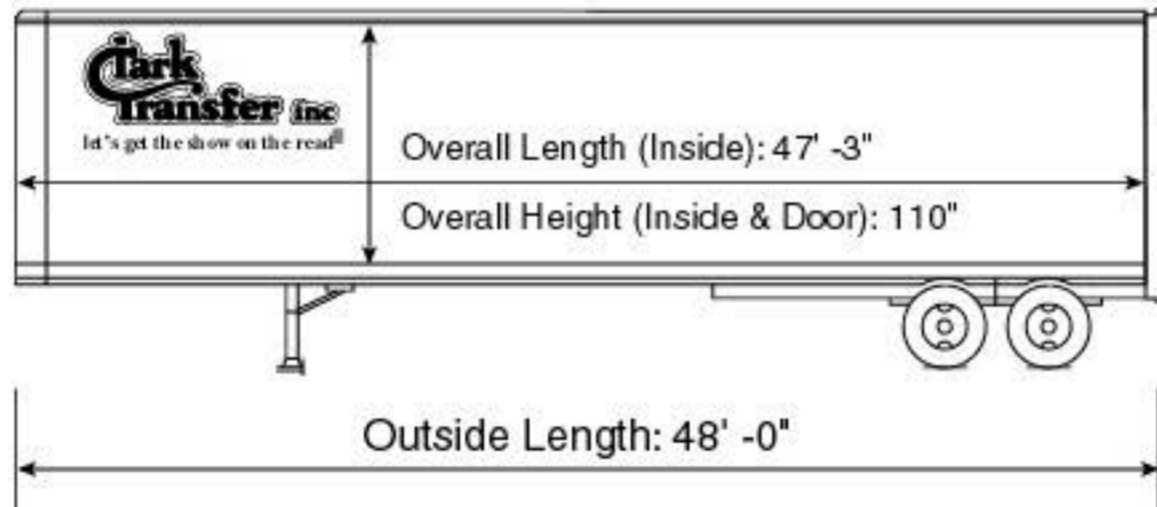

48 Foot Drop Frame Trailer

Outside Height: 13' - 6"
Outside Width: 102"

48 Foot Flat Floor Trailer

53 Foot Flat Floor Trailer

20' - 25' Tractor Standard