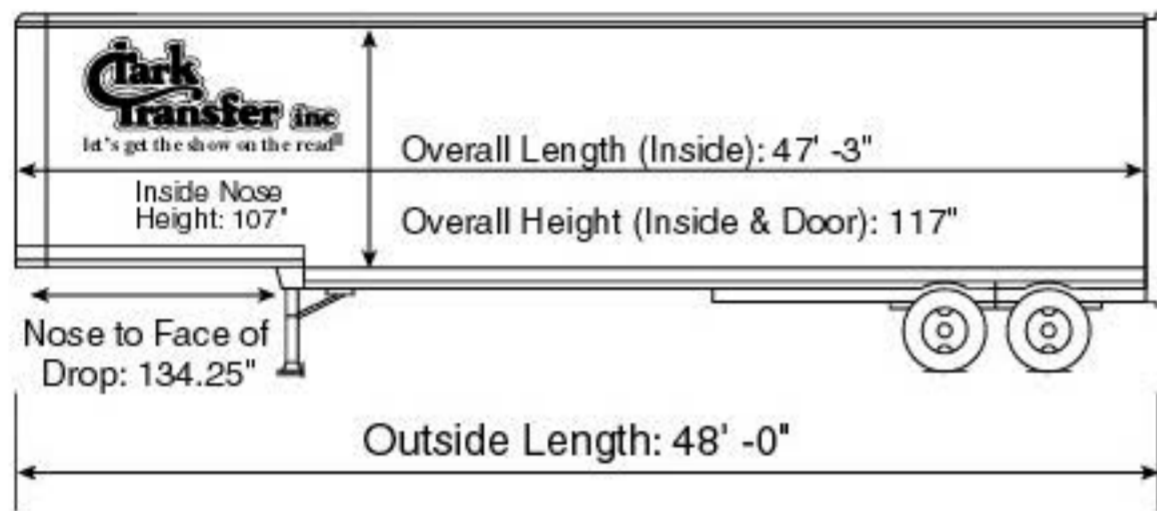

Please note:

Specifications are provided for planning purposes. All measurements are approximate, and may vary slightly from trailer to trailer. Other trailer configurations to meet special needs are available. For more information, contact: Tawna Woolstenhulme at (800) 488-7585.

48 Foot Drop Frame Trailer

Outside Height: 13' - 6"
Outside Width: 102"

48 Foot Flat Floor Trailer

53 Foot Flat Floor Trailer

20' - 25' Tractor Standard