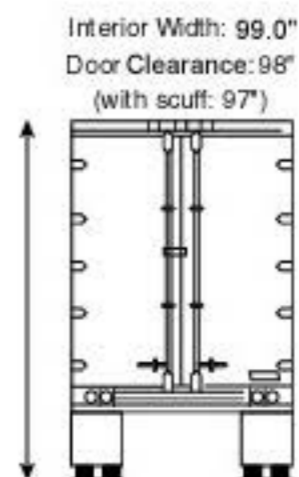

48 Foot Drop Frame Trailer

Outside Height: 13' - 6"
Outside Width: 102"

48 Foot Flat Floor Trailer

53 Foot Flat Floor Trailer

20' - 25' Tractor Standard