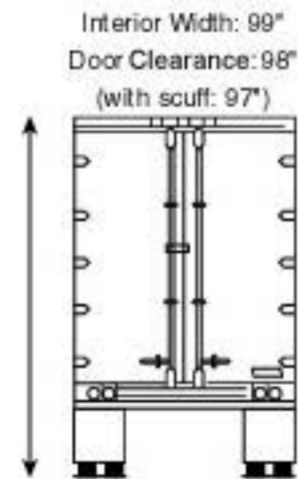

48 Foot Drop Frame Trailer

Outside Height: 13' - 6"
Outside Width: 102"

48 Foot Flat Floor Trailer

53 Foot Flat Floor Trailer

20' - 25' Tractor Standard