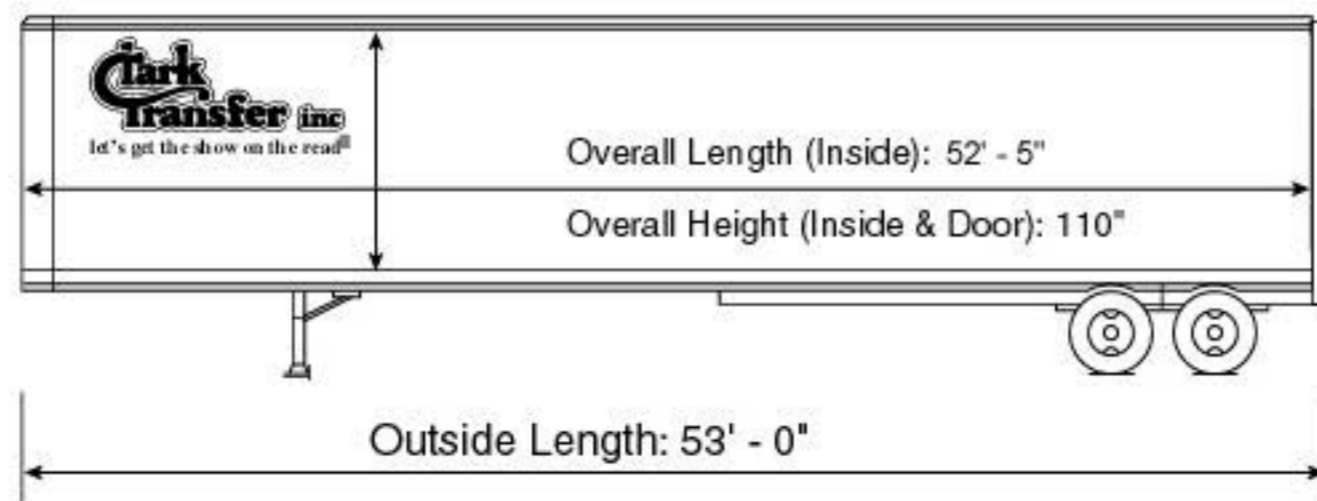

48 Foot Drop Frame Trailer

Outside Height: 13' - 6"
Outside Width: 102"

48 Foot Flat Floor Trailer

53 Foot Flat Floor Trailer

20' - 25' Tractor Standard