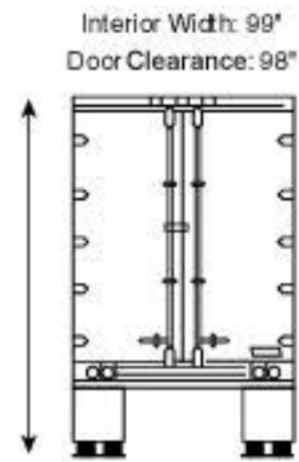

48 Foot Drop Frame Trailer

Outside Height: 13' - 6"
Outside Width: 102"

48 Foot Flat Floor Trailer

53 Foot Flat Floor Trailer

20' - 25' Tractor Standard